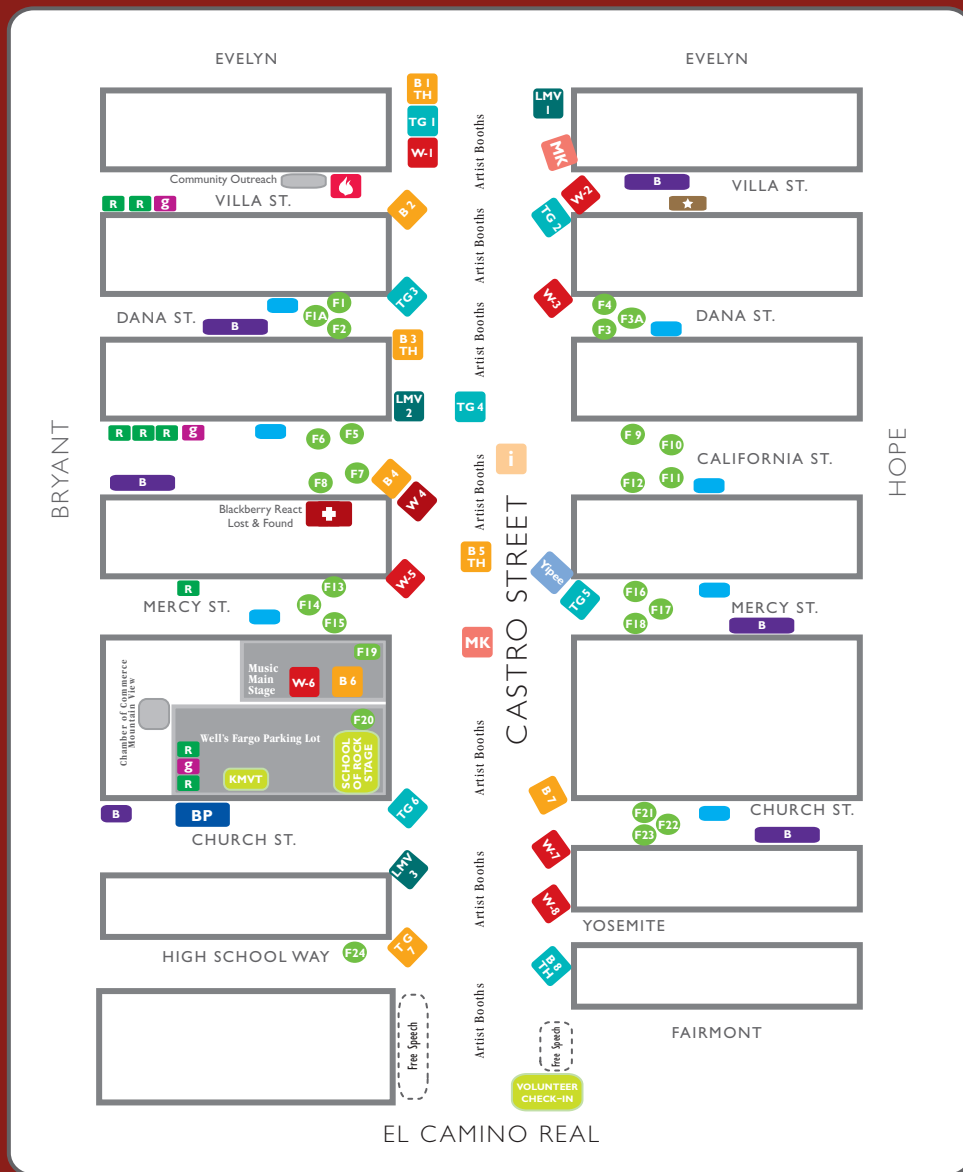

THE CHAMBER OF COMMERCE
MOUNTAIN VIEW PRESENTS THE
**38th Annual Mountain View
ART & WINE FESTIVAL 2009**

KEY

Beer	Margarita King	Wine	Fire Department	Info./Artist Booth
Food	Yipee FRS	Ticket/Glasses	Police Department	Restrooms
Recycling	Debris Box	Waste Water Tank	First Aid	Bicycle Parking
LMV Water				

Food Vendors:

- F1 Oriental Cuisine Express . . . . .Teriyaki Chicken Rice Bowls, Orange Chicken Combo, BBQ Chicken Combo
- F1A Ear Good Corn Roast . . . . .Roasted Corn, Baked Potatoes, Lemonade
- F2 Armenian Trex Fraternity . . . . .Beef And Lamb Kabobs, Lemonade
- F3 Hawaiian Snow Shave Ice . . . . .Shaved Ice, Ice Cream, Root Beer Floats
- F3A California BBQ . . . . .Chicken & Pork Kabobs, Chicken Teriyaki Rice Bowls, Chicken Teriyaki Sandwiches
- F4 Suitcase Ron's Kettle Korn . . . . .Kettle Korn
- F5 Kiwanis Club . . . . .Polish Sausage, Roasted Corn On The Cob, Iced Tea
- F6 Barrett's Old Fashioned Lemonade . .Freshly Squeezed Lemonade
- F7 Hoagie Steak Out . . . . .Philly Cheesesteak, Chicken Cheesesteak
- F8 The Tamale Factory . . . . .Tamales -- Pork, Chicken, Jalapeno, Tacos -- Beef & Chicken, Rice & Beans
- F9 California BBQ . . . . .Chicken & Pork Kabobs Chicken Teriyaki Rice Bowls, Chicken Teriyaki Sandwiches
- F10 Sonoma Teriyaki . . . . .Fish & Chips, Prawns, Fried Calamari, Garlic Fries
- F11 Frozen Fantasies . . . . .Frozen Chocolate Dipped Fruit Kabobs, Fruit Smoothies, Herbal Iced Tea, Lemonade
- F12 Lockeford Meat and Sausage . . . . .Smoked Sausage On A Roll, Bratwurst, Lemonade
- F13 Lemoine Creperie . . . . .Made-To-Order Crepes
- F14 Earthly Delights . . . . .Garlic Chicken Sandwiches, BBQ Pork Sandwiches, Garlic Fries
- F15 Olde Tyme Kettle Korn . . . . .Kettle Korn
- F16 Willow Street . . . . .Fried Calamari, Garlic Fries, Fried Zucchini & Artichokes, Smoked Turkey Legs
- F17 Thai Stick . . . . .BBQ Chicken & Pork On-A-Stick, Chicken Rice Bowls, Chicken Wraps
- F18 Frankie, Johnnie and Luigi Too . . . . .Pizza, Tiramisu
- F19 Baskin Robbins . . . . .Ice Cream
- F20 Cosmic Kettle Corn . . . . .Kettlecorn, Cotton Candy, Dough Bits
- F21 Moon River Corn Company . . . . .Corn on the Cob, Baked Potatoes, Nacho Plate, Iced Tea, Lemonade
- F22 Little Beez Italian . . . . .Italian Ice
- F23 Thai Stick . . . . .BBQ Chicken & Pork On-A-Stick, Chicken Rice Bowls, Chicken Wraps
- F24 Amichi's East Coast Pizza . . . . .Pizza By-The-Slice

Wine

- W-1 Snap Dragon
- W-2 BV
- W-3 Acacia, Snap Dragon
- W-4 Chalone, BV
- W-5 Snap Dragon
- W-6 BV
- W-7 Acacia, Snap Dragon
- W-8 Chalone, BV

Beer:

- B-1 Tied House Cascade Amber and IPA
- B-2 Stella Artois, Budweiser American Ale, Shock Top Belgian White, Bud Light Lime, Budweiser
- B-3 Tied House Cascade Amber and IPA
- B-4 Stella Artois, Budweiser American Ale, Shock Top Belgian White, Bud Light Lime, Budweiser
- B-5 Tied House Cascade Amber and IPA
- B-6 Stella Artois, Budweiser American Ale, Shock Top Belgian White, Bud Light Lime, Budweiser
- B-7 Stella Artois, Budweiser American Ale, Shock Top Belgian White, Bud Light Lime, Budweiser
- B-8 Tied House Cascade Amber and IPA

Margarita King:

MK Villa & Castro, Mercy & Castro

Water: